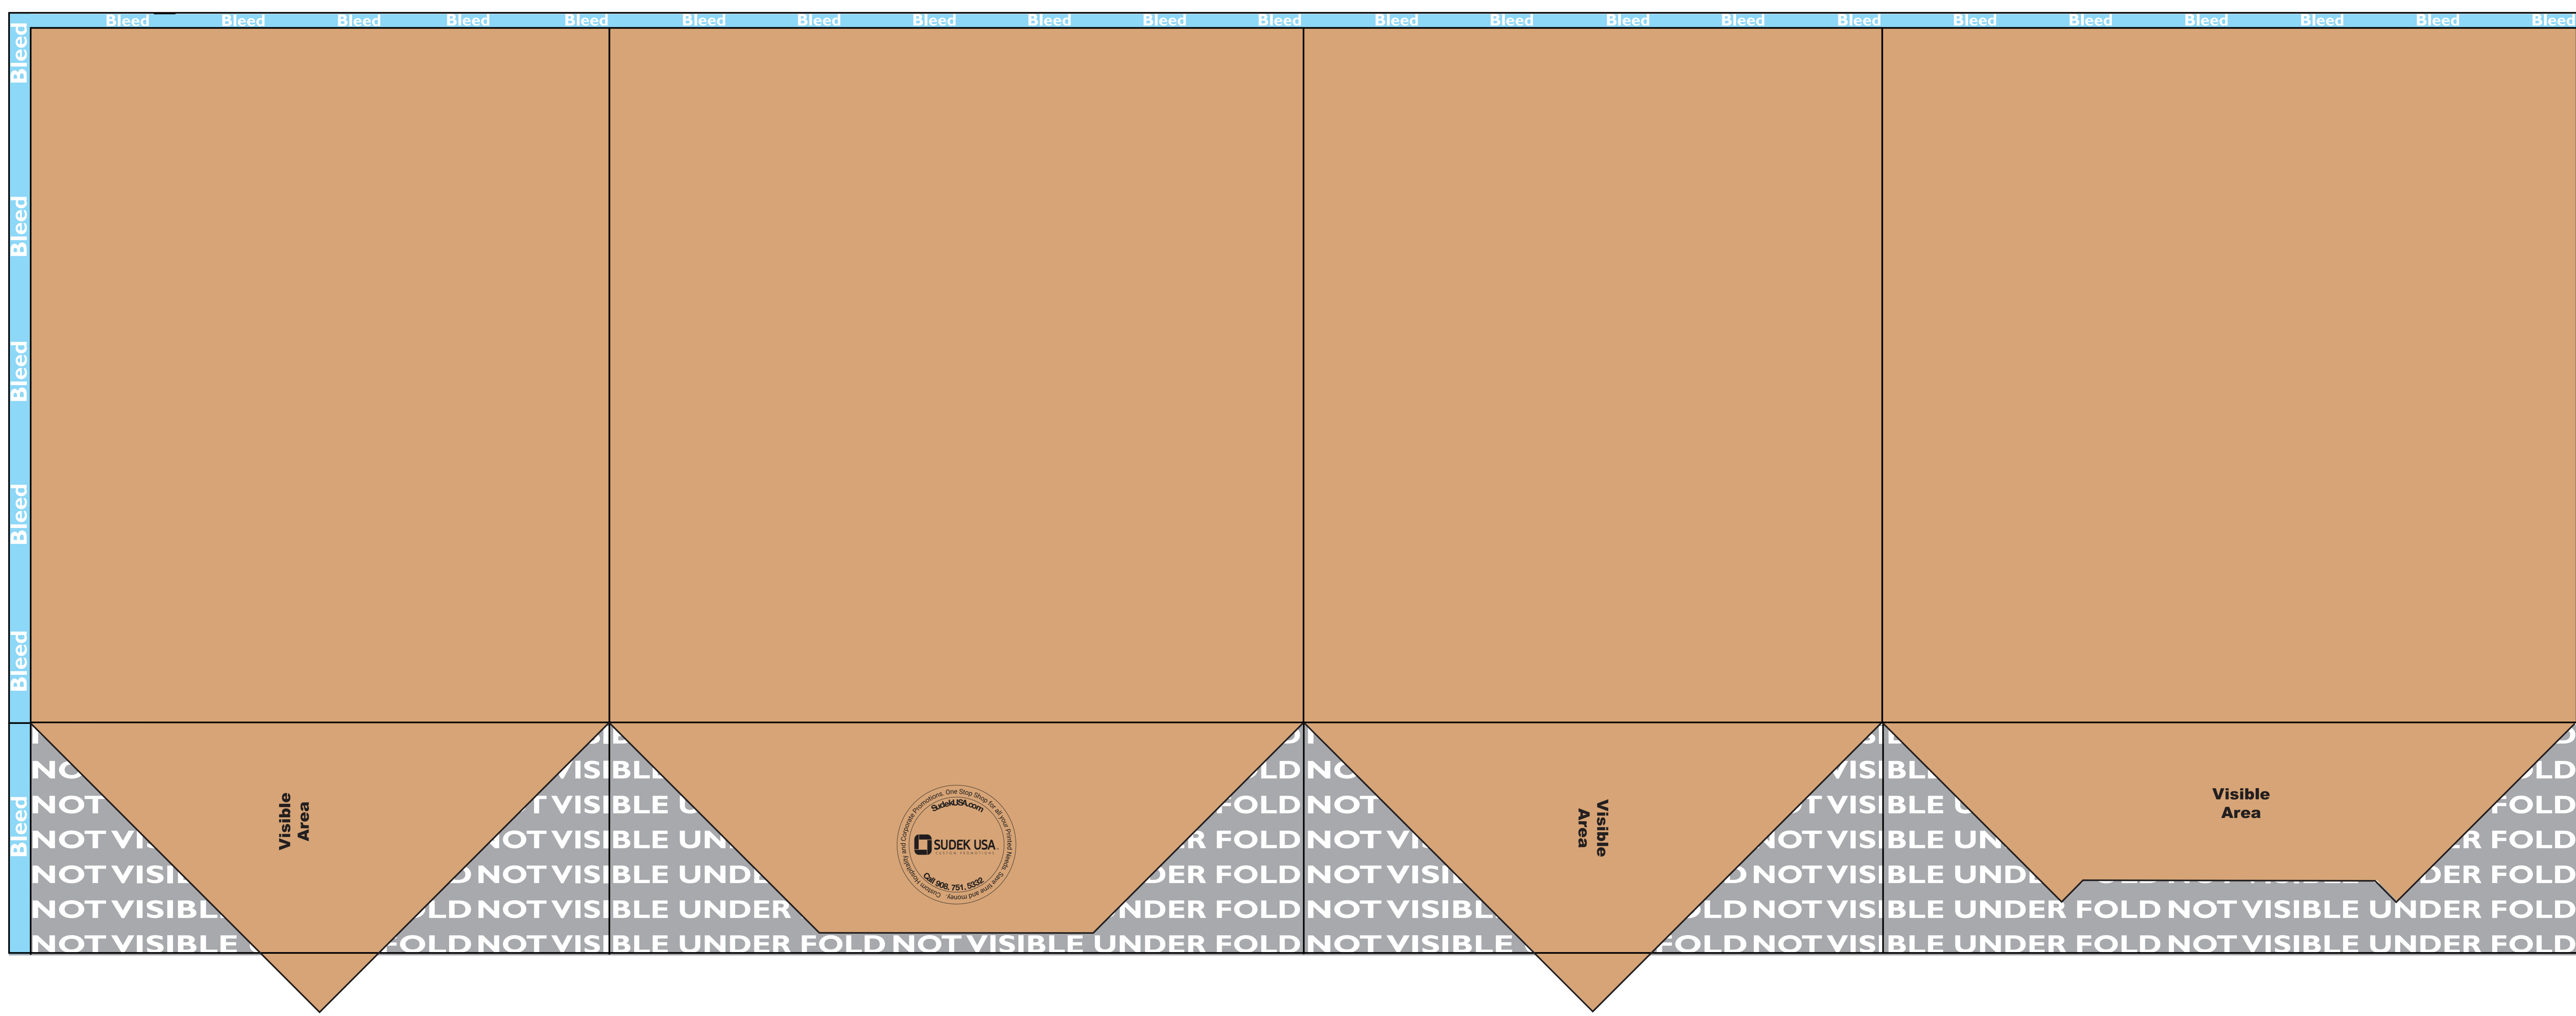

SudekUSA.com