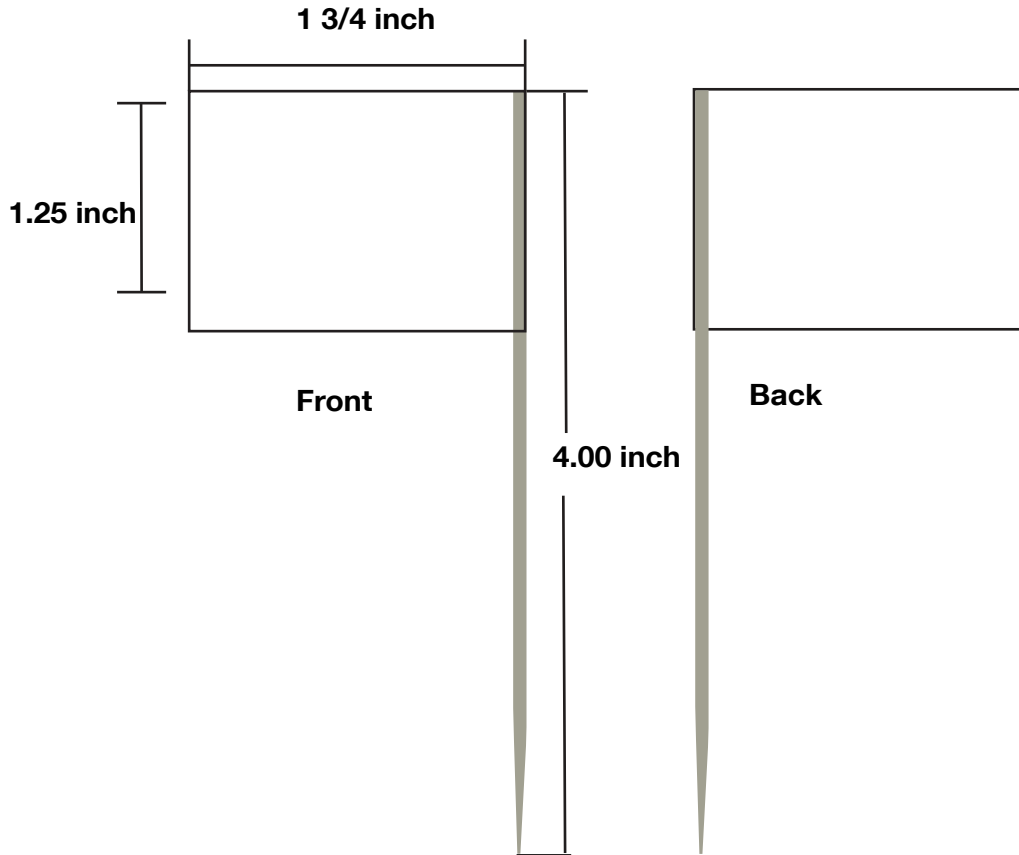

4.00" Flag toothpick printed on 2 sides - Flag size: 1 3/4" x 1.25"
 Custom shapes sizes are available. Email your design and we will quote and produce it for you.

Please specify Pantone PMS colors or CMYK
1 color is printed in PMS spot color; 2, 3 and 4 colors in CMYK