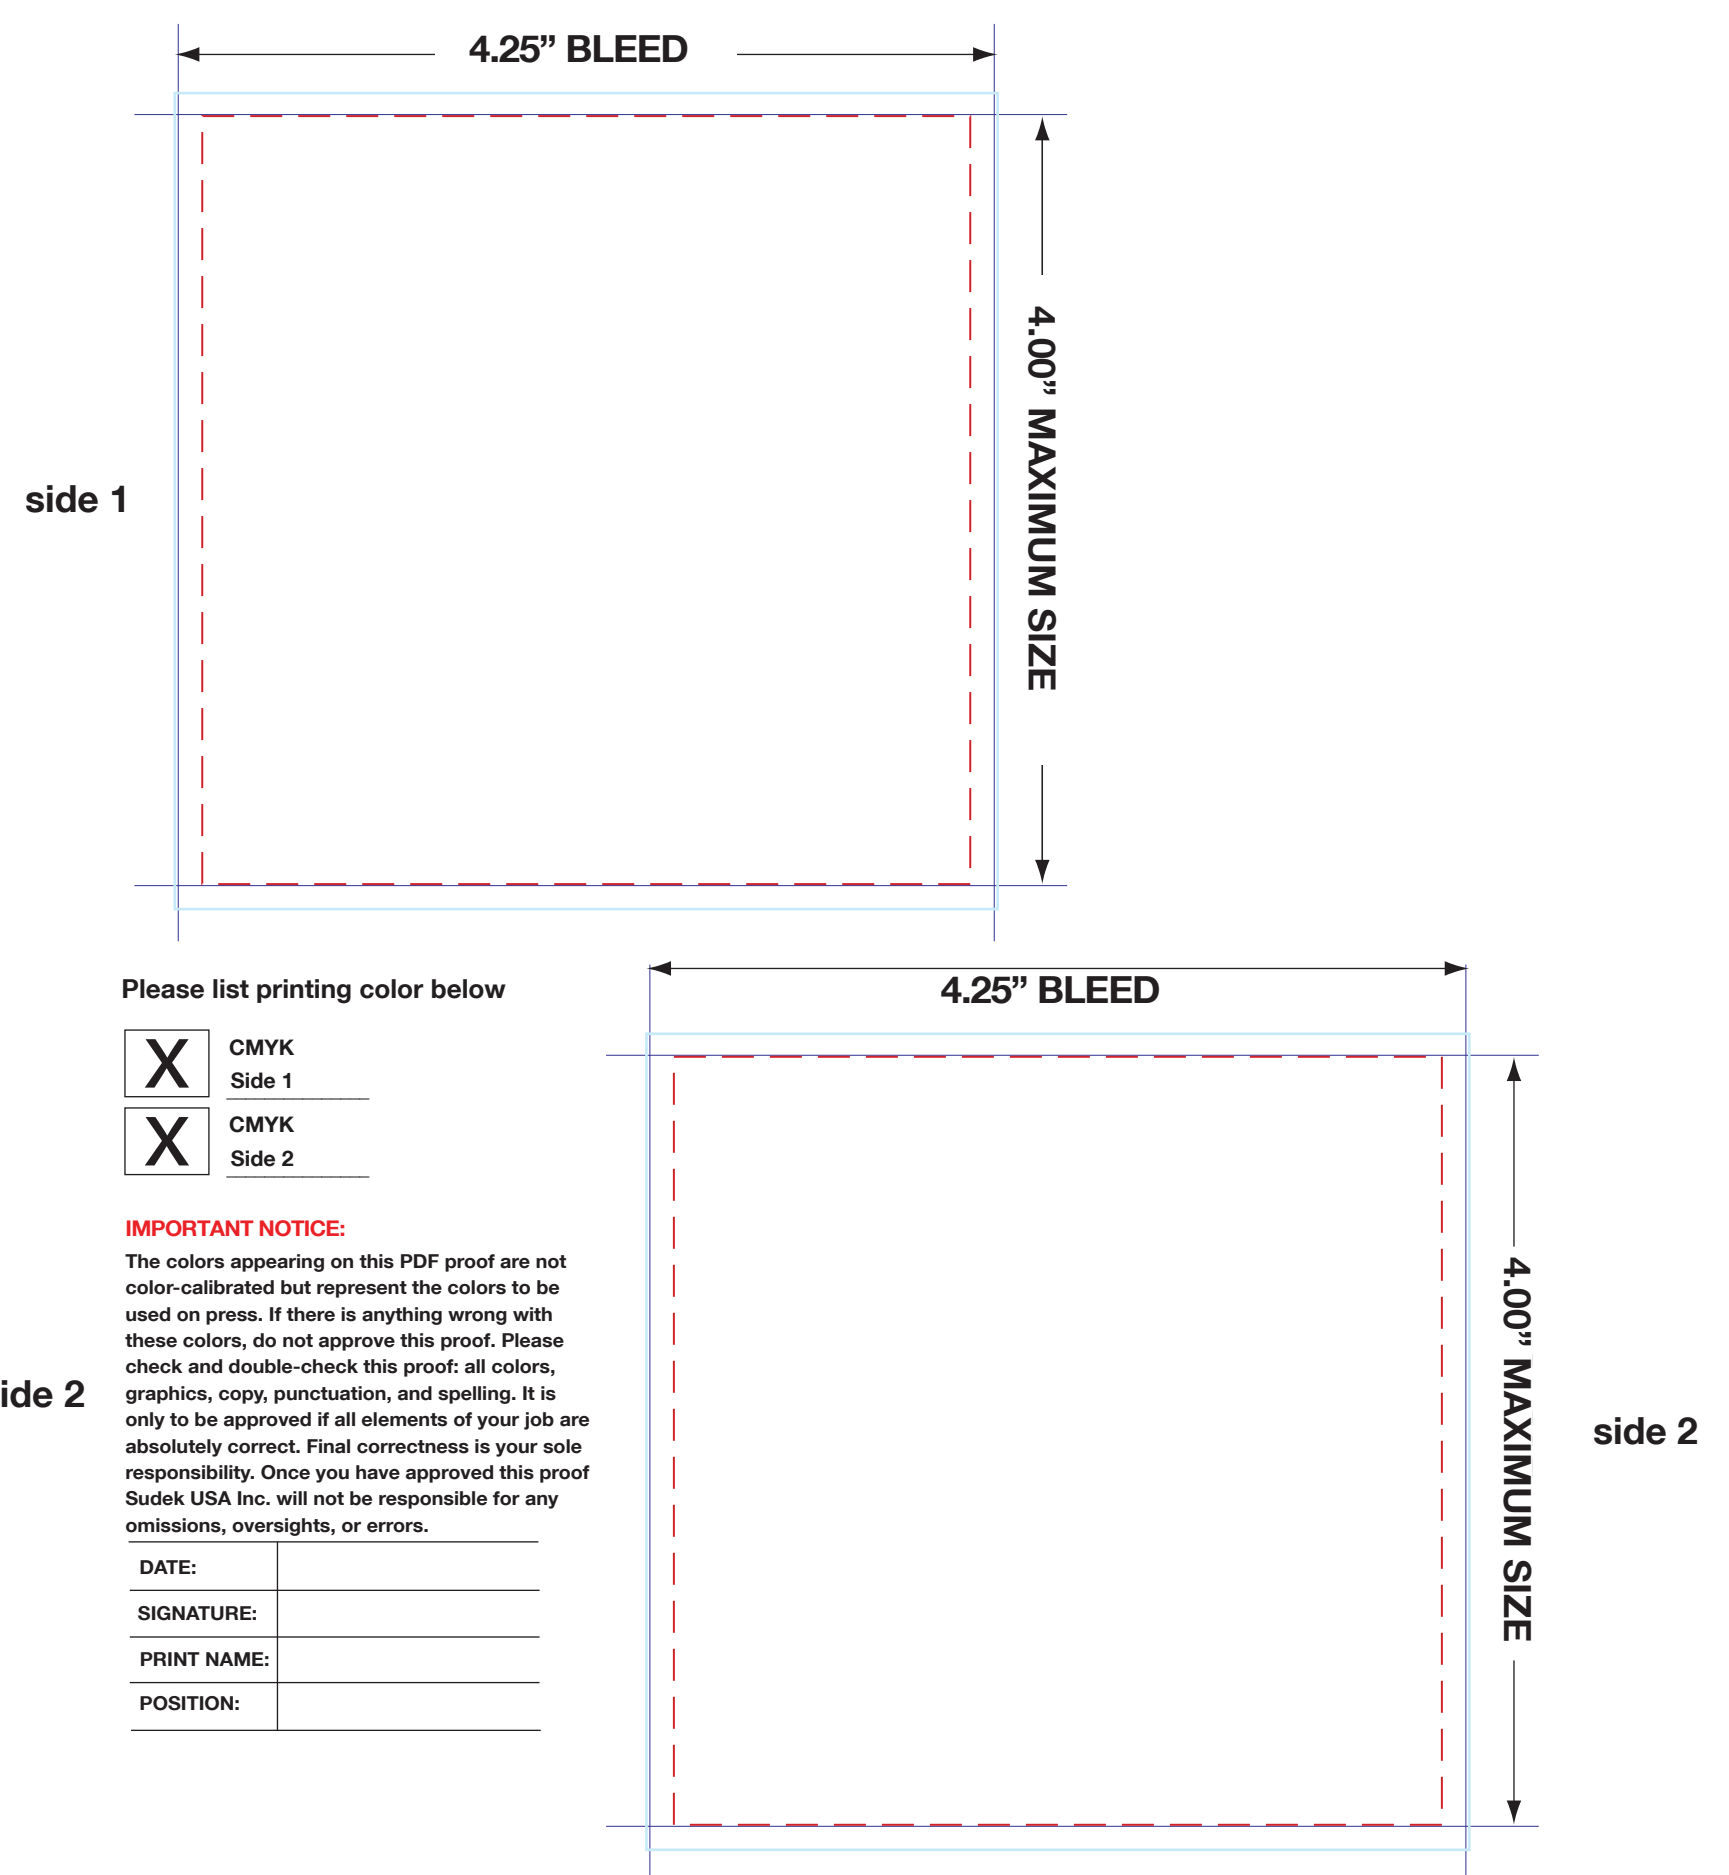

Created any shape coaster up to 4 inches. For bigger sizes email info@sudekusa.com

Custom Shape Round 4" Approximately 80 Point Pulpboard coasters

Please list printing color below

<input checked="" type="checkbox"/>	CMYK Side 1
<input checked="" type="checkbox"/>	CMYK Side 2

IMPORTANT NOTICE:

The colors appearing on this PDF proof are not color-calibrated but represent the colors to be used on press. If there is anything wrong with these colors, do not approve this proof. Please check and double-check this proof: all colors, graphics, copy, punctuation, and spelling. It is only to be approved if all elements of your job are absolutely correct. Final correctness is your sole responsibility. Once you have approved this proof Sudek USA Inc. will not be responsible for any omissions, oversights, or errors.

DATE:	
SIGNATURE:	
PRINT NAME:	
POSITION:	

Custom Shape Square 4.00" Approximately 80 Point Pulpboard coasters

Please list printing color below

<input checked="" type="checkbox"/>	CMYK Side 1
<input checked="" type="checkbox"/>	CMYK Side 2