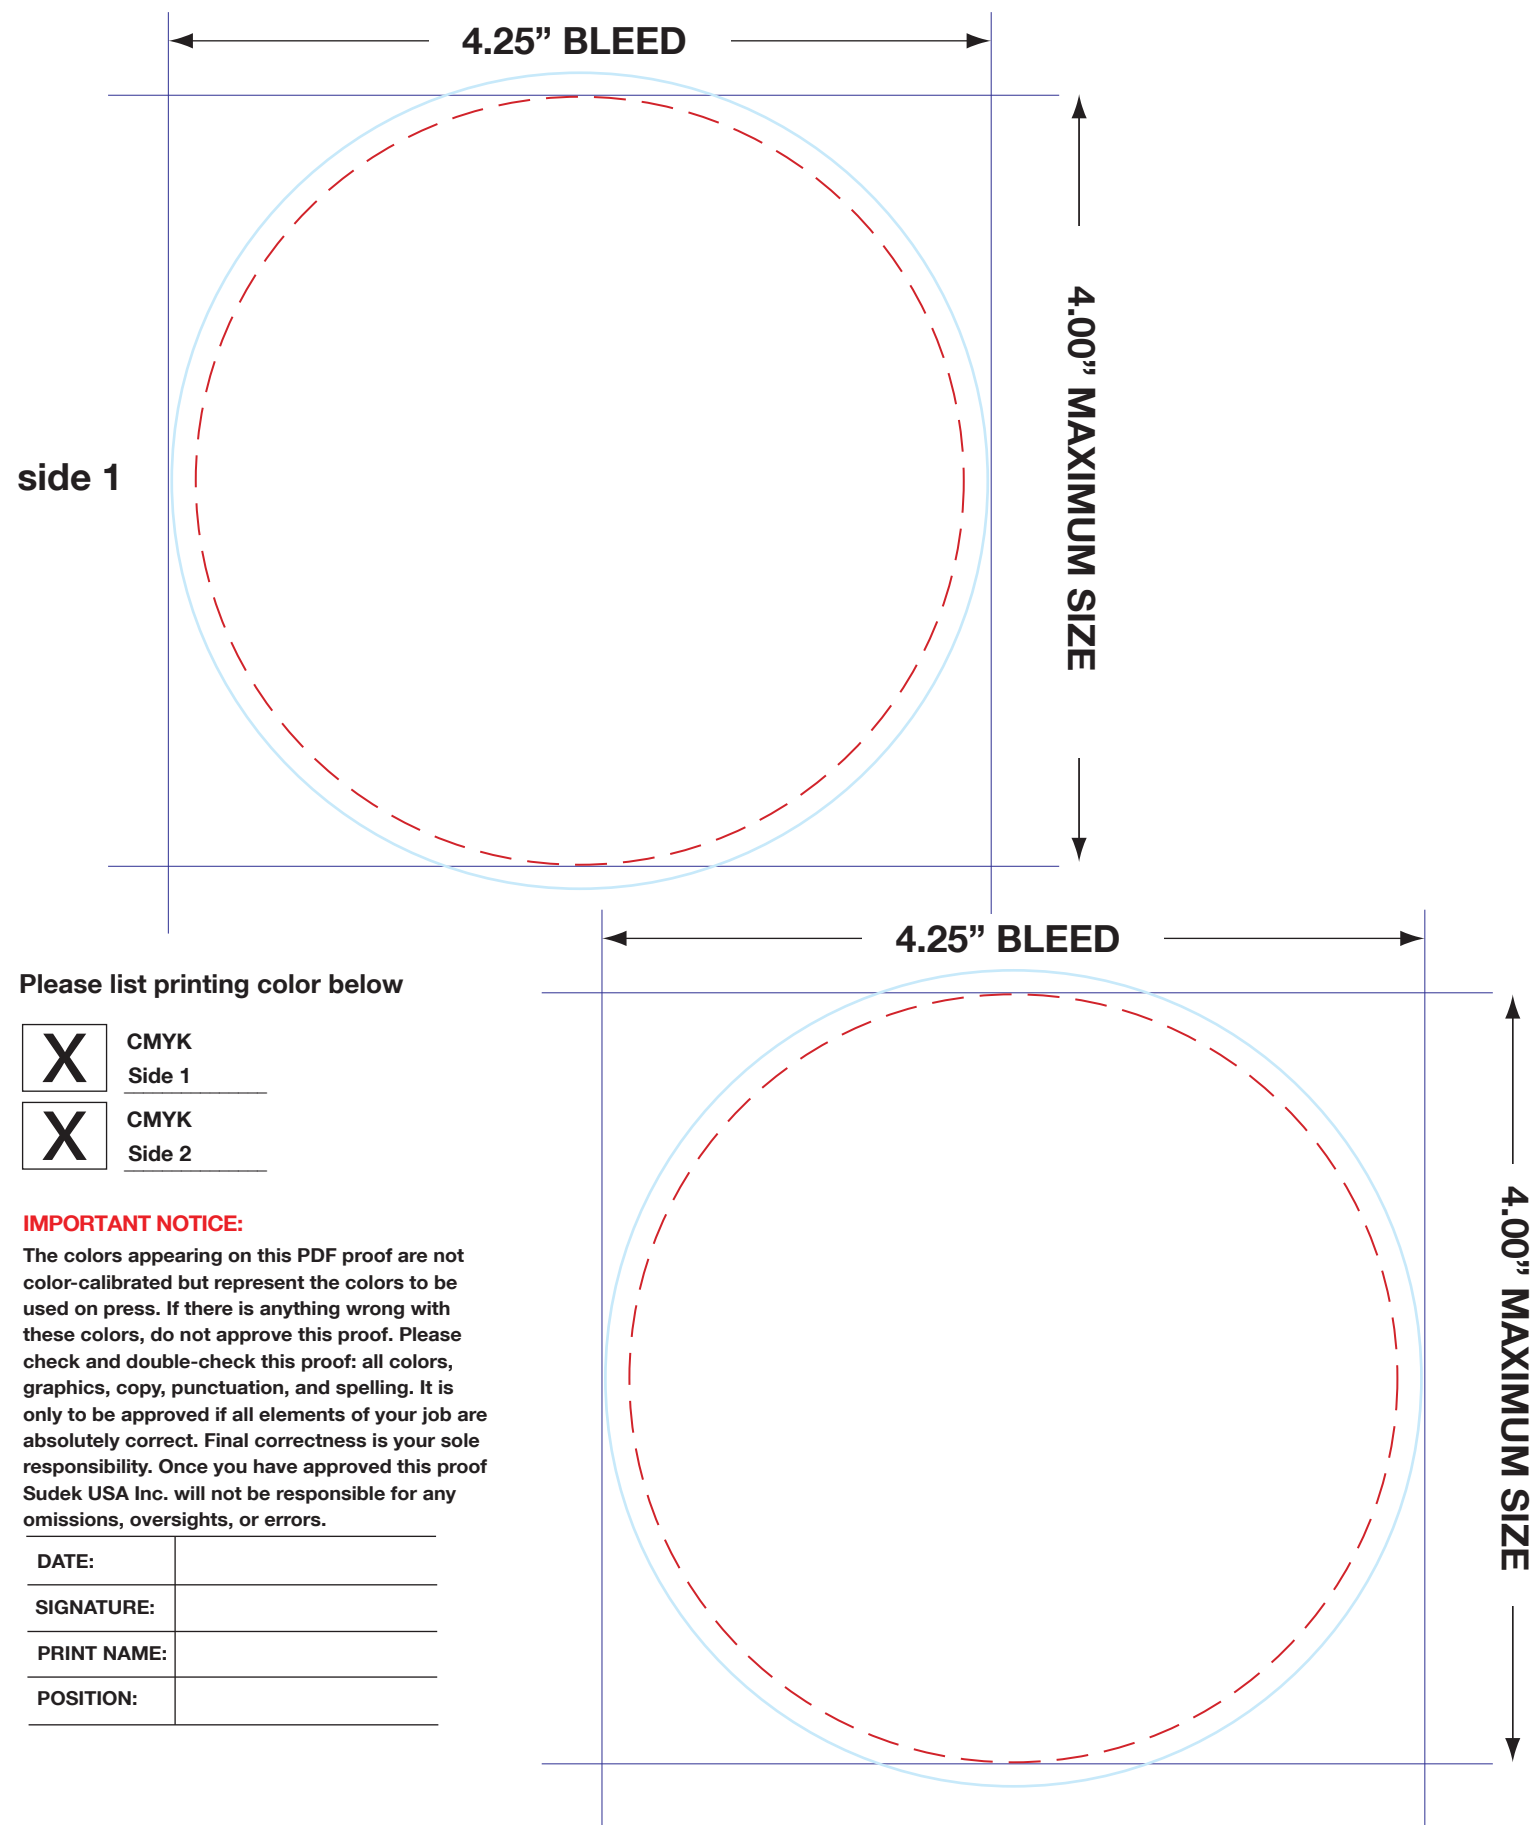

Created any shape coaster up to 4 inches. For bigger sizes email info@sudekusa.com

Custom Shape Round 4" Approximately 80 Point Pulpboard coasters

Please list printing color below

<input checked="" type="checkbox"/>	CMYK Side 1
<input checked="" type="checkbox"/>	CMYK Side 2

DATE:	
SIGNATURE:	
PRINT NAME:	
POSITION:	

Custom Shape Square 4.00" Approximately 80 Point Pulpboard coasters

Please list printing color below

<input checked="" type="checkbox"/>	CMYK Side 1
<input checked="" type="checkbox"/>	CMYK Side 2