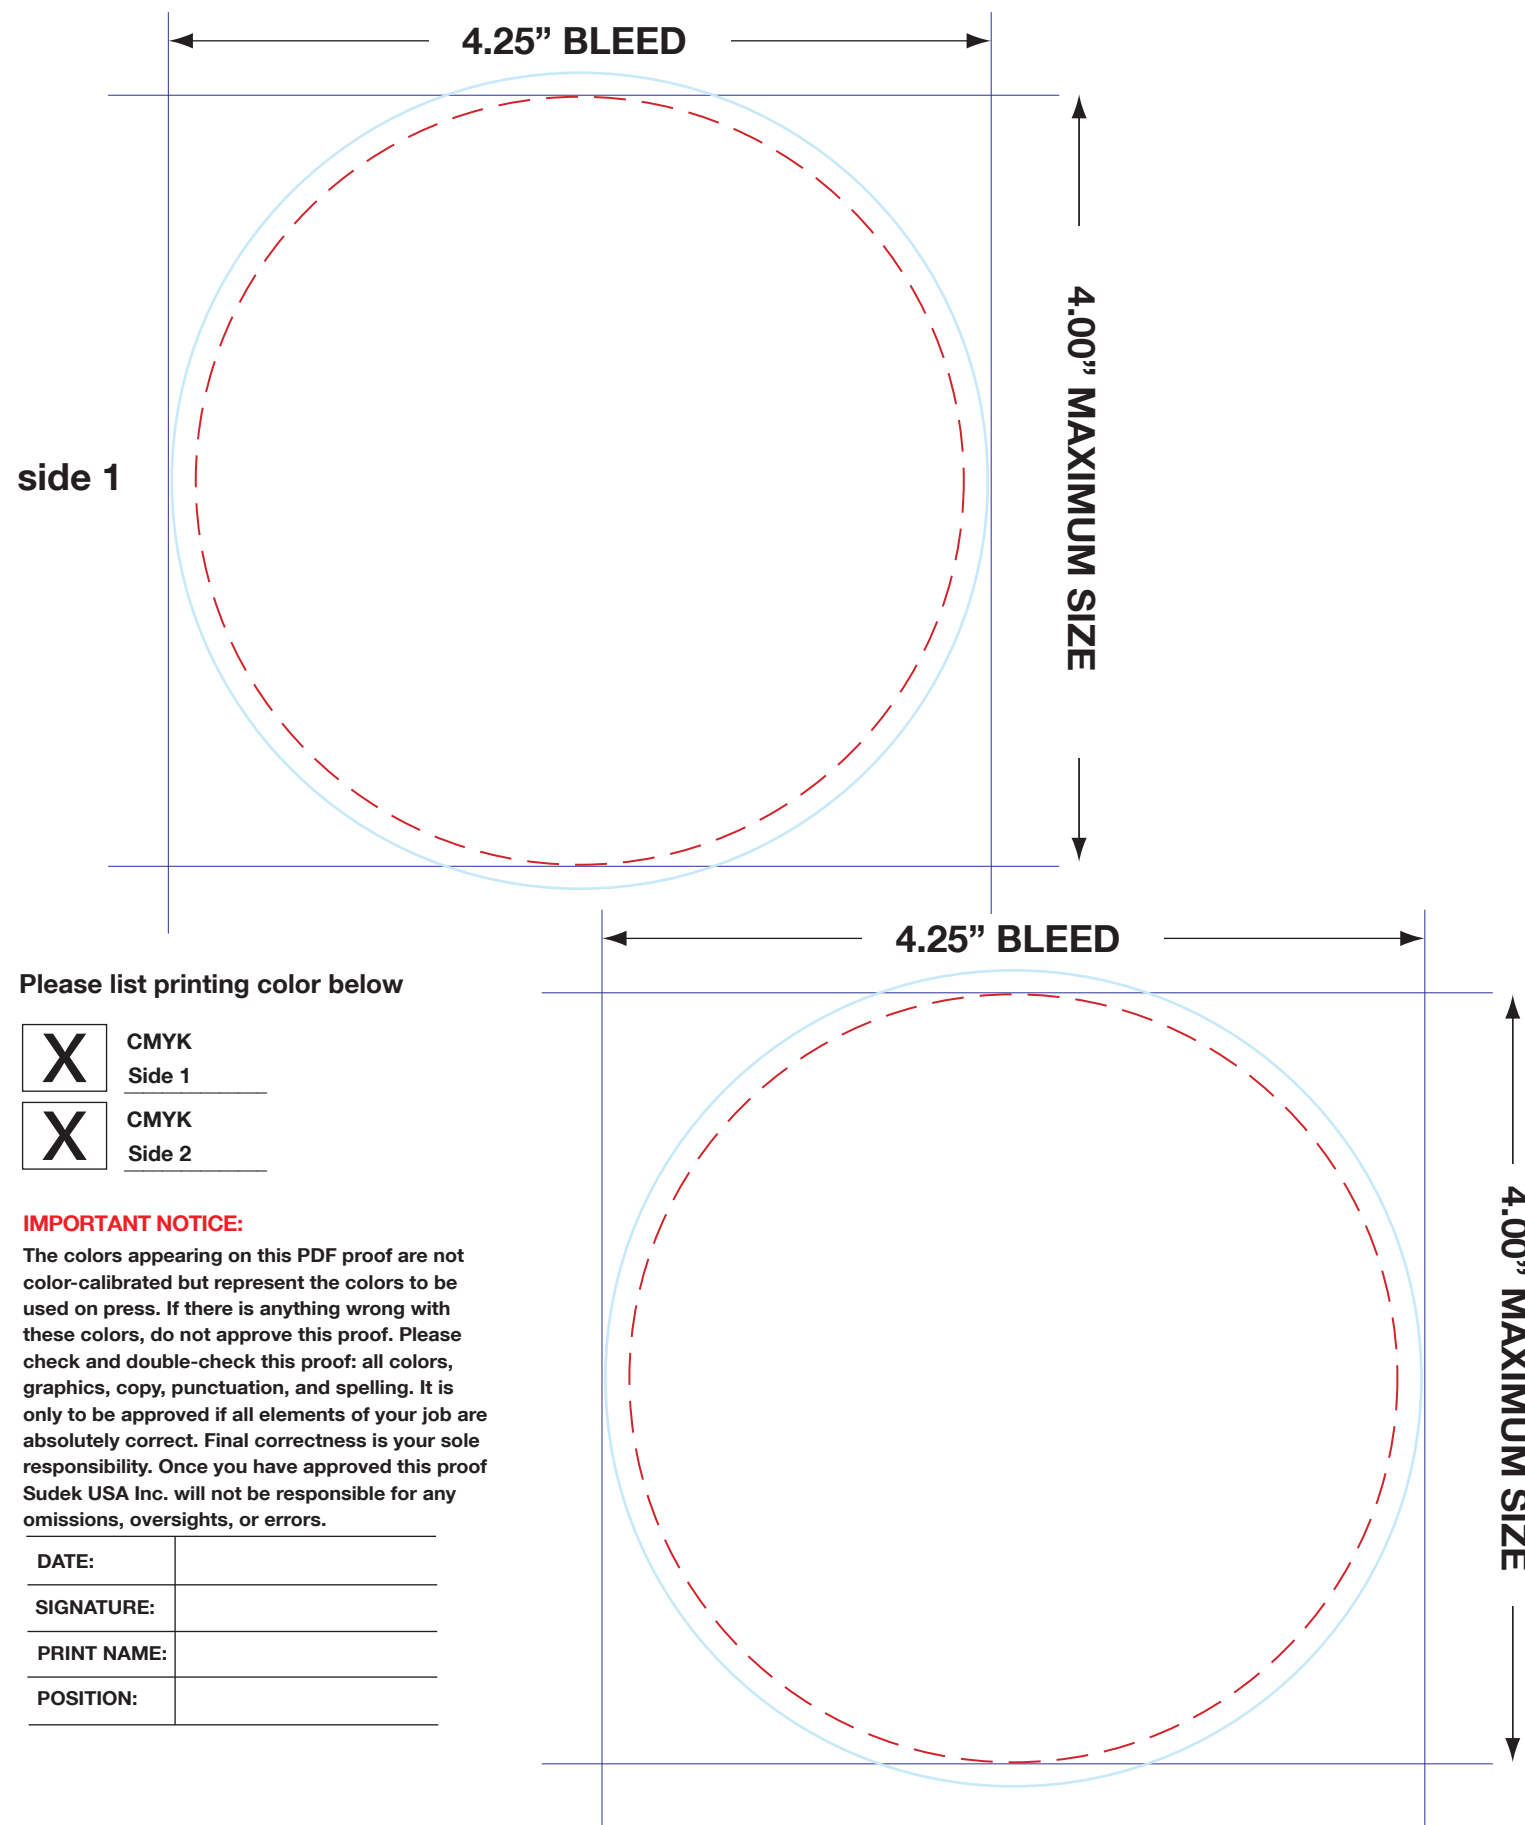

Created any shape coaster up to 4 inches. For bigger sizes email info@sudekusa.com

Custom Shape Round 4" Approximately 40 Point Pulpboard coasters

Custom Shape Square 4.00" Approximately 40 Point Pulpboard coasters

Purchase 3 or more different logo products at the same time and receive a 5% discount, order 5 or more products and receive a 10% discount.