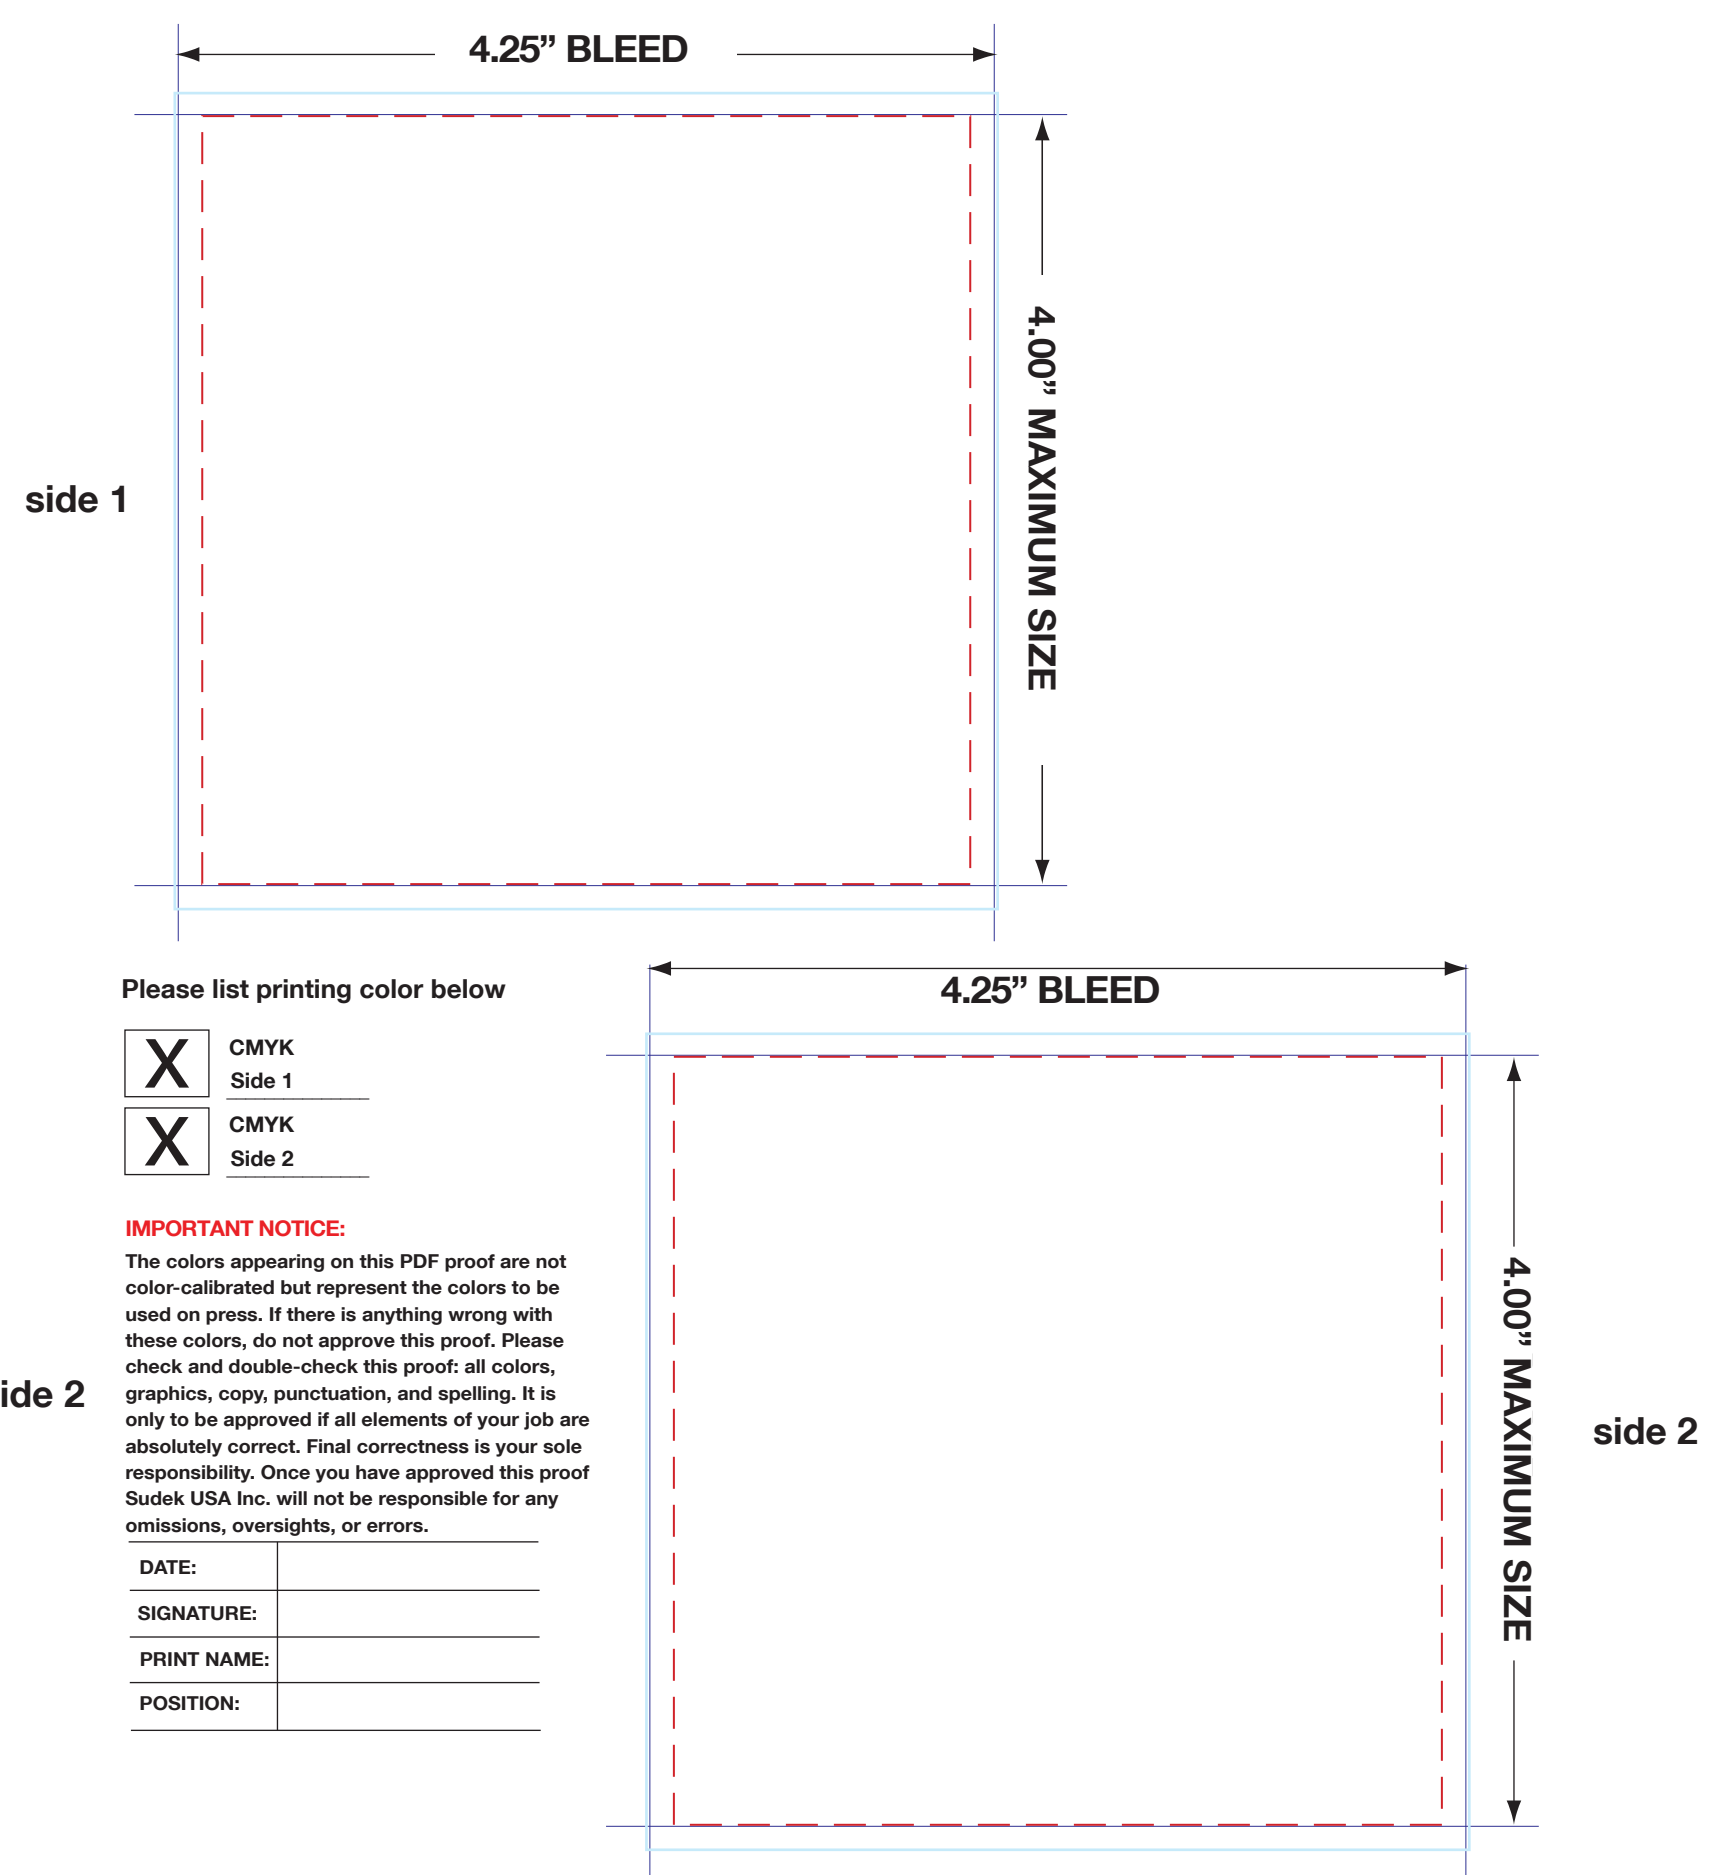

Created any shape coaster up to 4 inches. For bigger sizes email info@sudekusa.com

Custom Shape Round 4" Approximately 40 Point Pulpboard coasters

Custom Shape Square 4.00" Approximately 40 Point Pulpboard coasters

Purchase 3 or more different logo products at the same time and receive a 5% discount, order 5 or more products and receive a 10% discount.