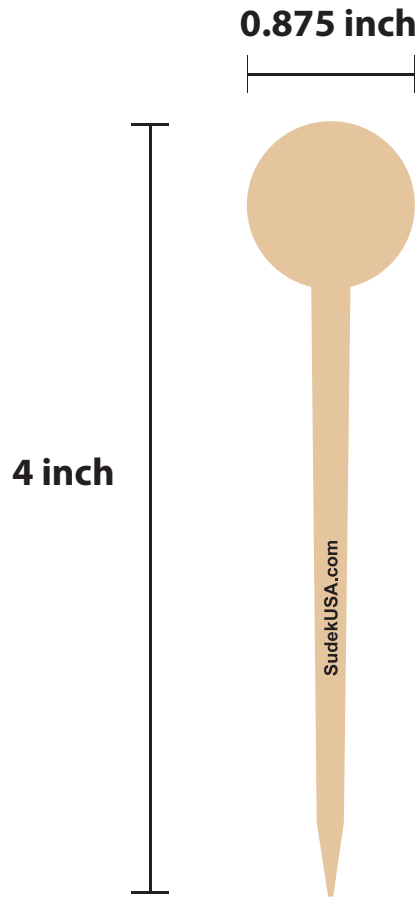

4 inch wooden disc picks printed on one side in one color
 Custom shapes are available. Email your design and we will quote and produce it for you.

The registration movement is 2 to 3 mm in any direction.
 Some pantone colors will change shade when printed on wooden picks. We recomend to print in black or dark colors.