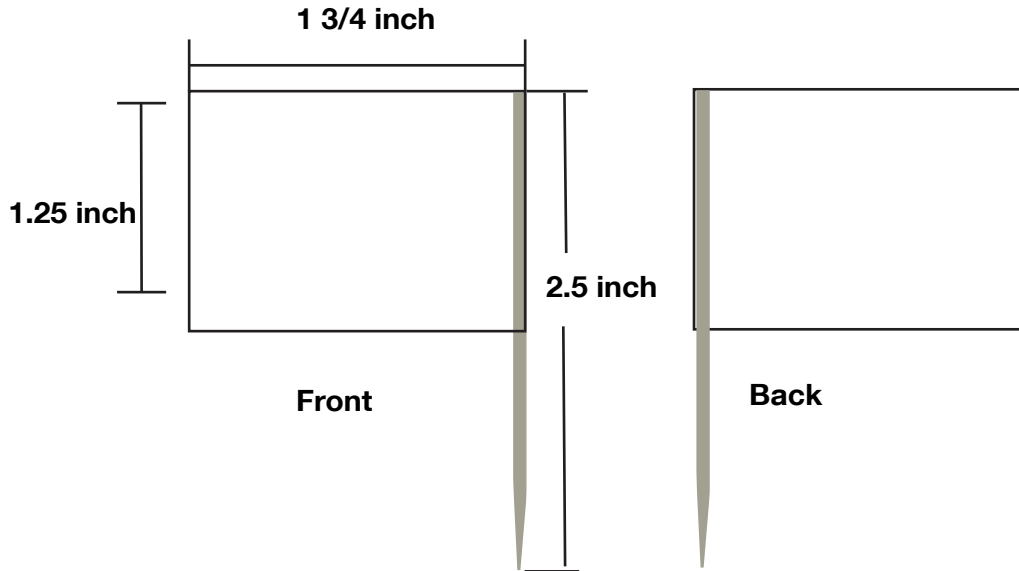

2.5" Flag toothpick printed on 2 sides - Flag size: 1 3/4" x 1.25"
 Custom shapes sizes are available. Email your design and we will quote and produce it for you.

Please specify Pantone PMS colors or CMYK
1 color is printed in PMS spot color; 2, 3 and 4 colors in CMYK