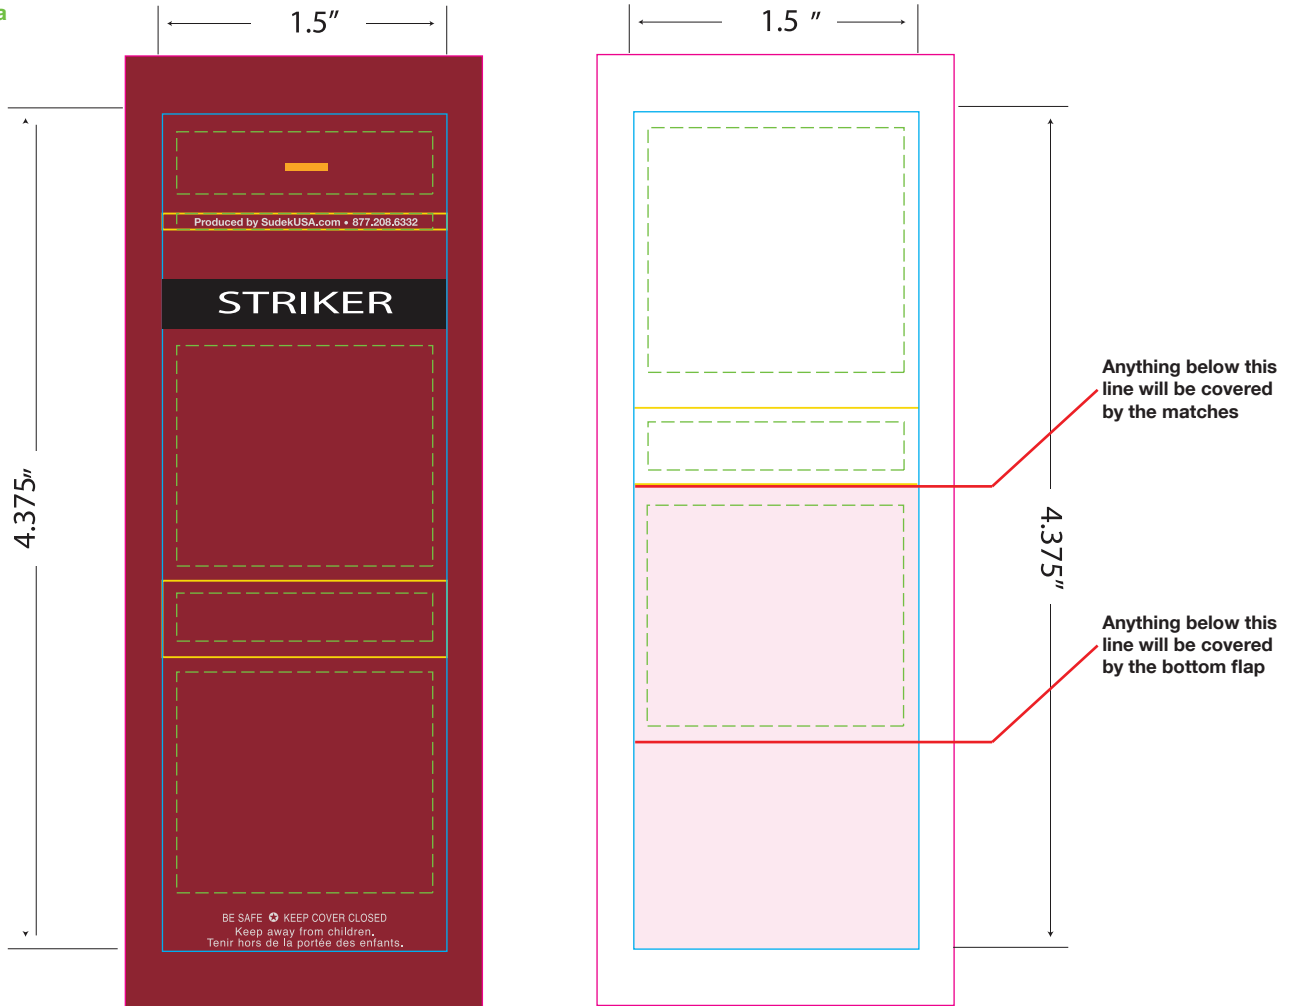

**20 stem Stock Gray on Burgundy Matchbook All measurements are in inches
Inside could be printed in Black for an additional charge**

- Bleed
- - - Safe Imprint Area
- Cut Line
- Fold Lines
- Staple

List PMS color below / outside

- PMS
- Stock Gray

Inside Black only

- PMS
- Black

Match tip color

- White

Stem Color

- White

Matchbook Finish

- 1. Glossy Outside (Coated) - PMS C colors
Matte Inside (Uncoated) - PMS U colors

IMPORTANT NOTICE:

The colors appearing on this PDF proof are not color-calibrated but represent the colors to be used on press. If there is anything wrong with the colors, do not approve this proof. Please check and double-check this proof: all colors, graphics, copy, punctuation, and spelling. It is only to be approved if all elements of your job are absolutely correct. Final correctness is your sole responsibility. Once you have approved this proof, Sudek USA Inc., will not be responsible for any omissions, oversights, or errors.