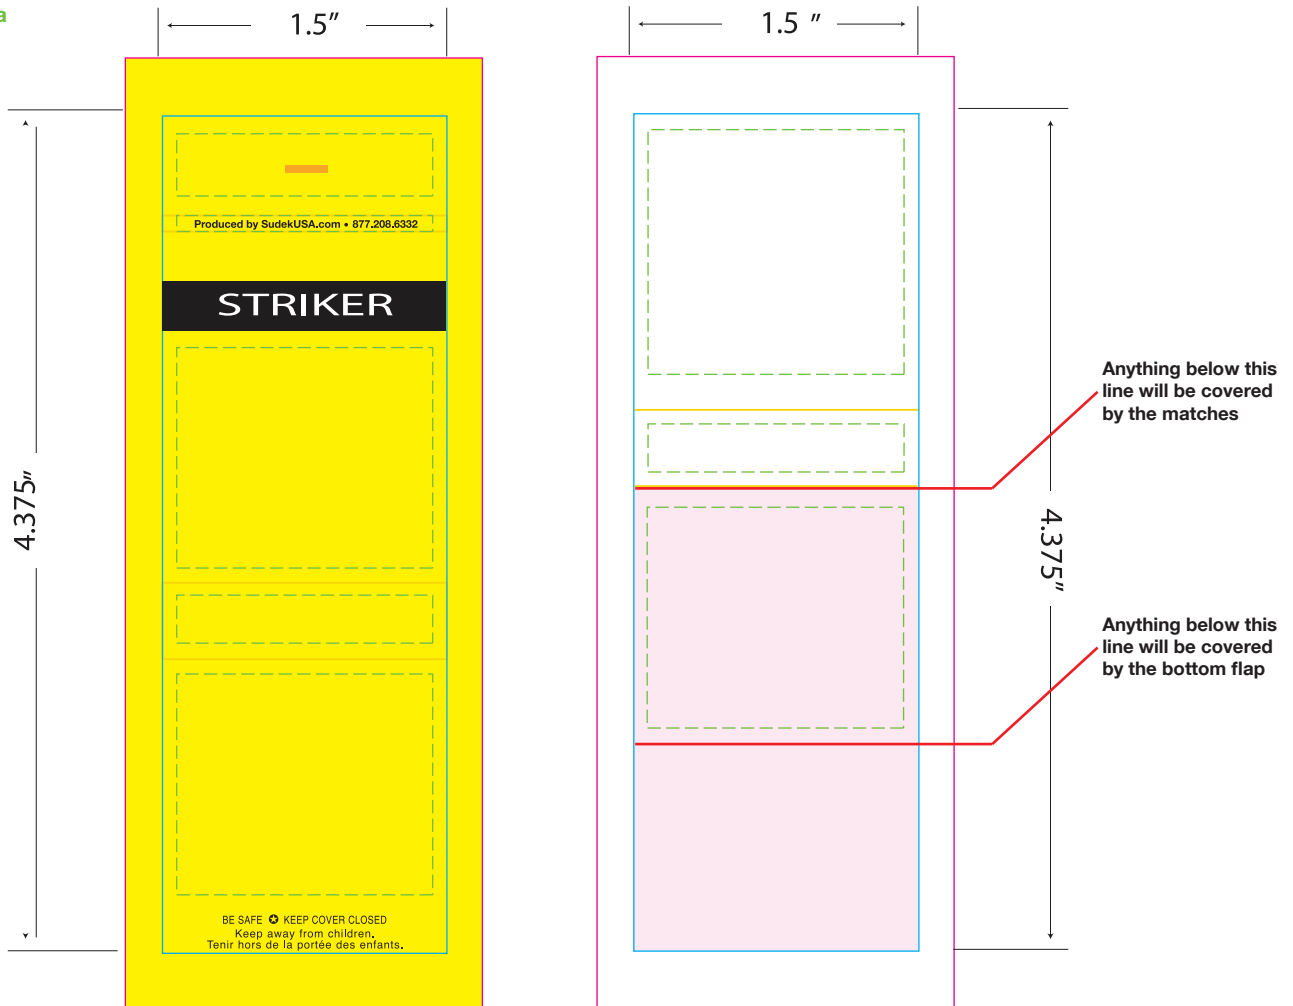

**20 stem Stock Black on Yellow Matchbook All measurements are in inches
Inside could be printed in Black for an additional charge**

- Bleed
- - - Safe Imprint Area
- Cut Line
- Fold Lines
- Staple

List PMS color below / outside

- PMS
- Stock Black

Inside Black only

- PMS
- Black

Match tip color

- White

Stem Color

- White

Matchbook Finish

- 1. Glossy Outside (Coated) - PMS C colors
Matte Inside (Uncoated) - PMS U colors

IMPORTANT NOTICE:

The colors appearing on this PDF proof are not color-calibrated but represent the colors to be used on press. If there is anything wrong with the colors, do not approve this proof. Please check and double-check this proof: all colors, graphics, copy, punctuation, and spelling. It is only to be approved if all elements of your job are absolutely correct. Final correctness is your sole responsibility. Once you have approved this proof, Sudek USA Inc., will not be responsible for any omissions, oversights, or errors.